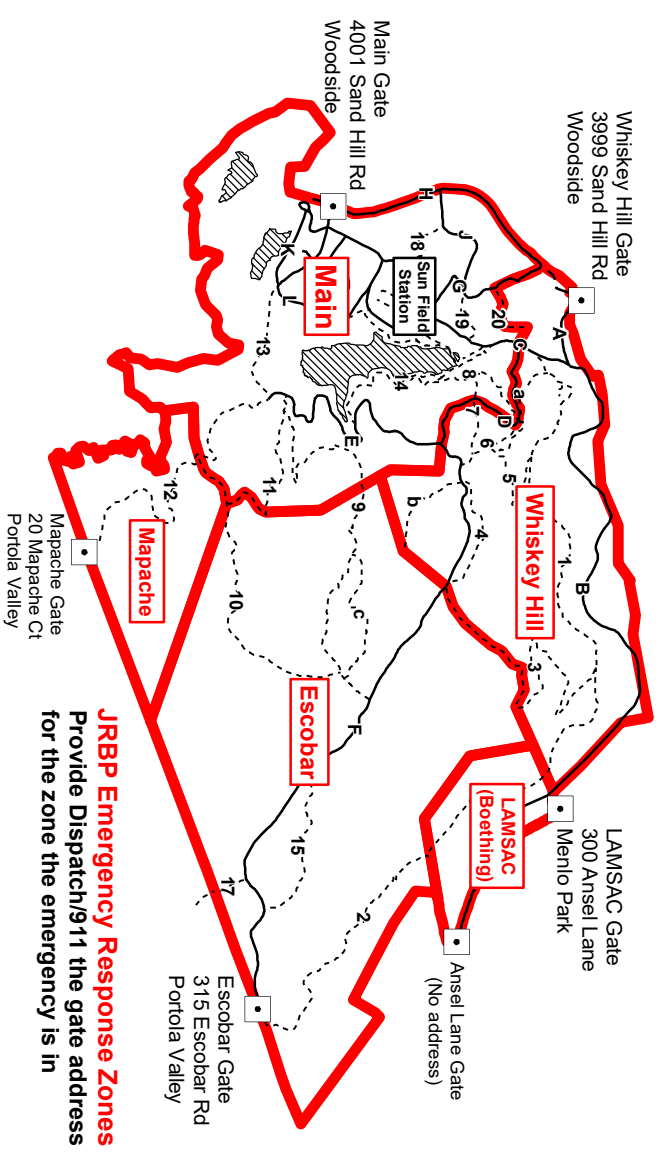

Whiskey Hill Gate
3999 Sand Hill Rd
Woodside

Main Gate
4001 Sand Hill Rd
Woodside

Main

Sun Field Station

Whiskey Hill

LAMSAC Gate
300 Ansel Lane
Menlo Park

LAMSAC (Boething)

Ansel Lane Gate
(No address)

Escobar

Escobar Gate
315 Escobar Rd
Portola Valley

Mapache

Mapache Gate
20 Mapache Ct
Portola Valley

JRBP Emergency Response Zones
Provide Dispatch/911 the gate address
for the zone the emergency is in