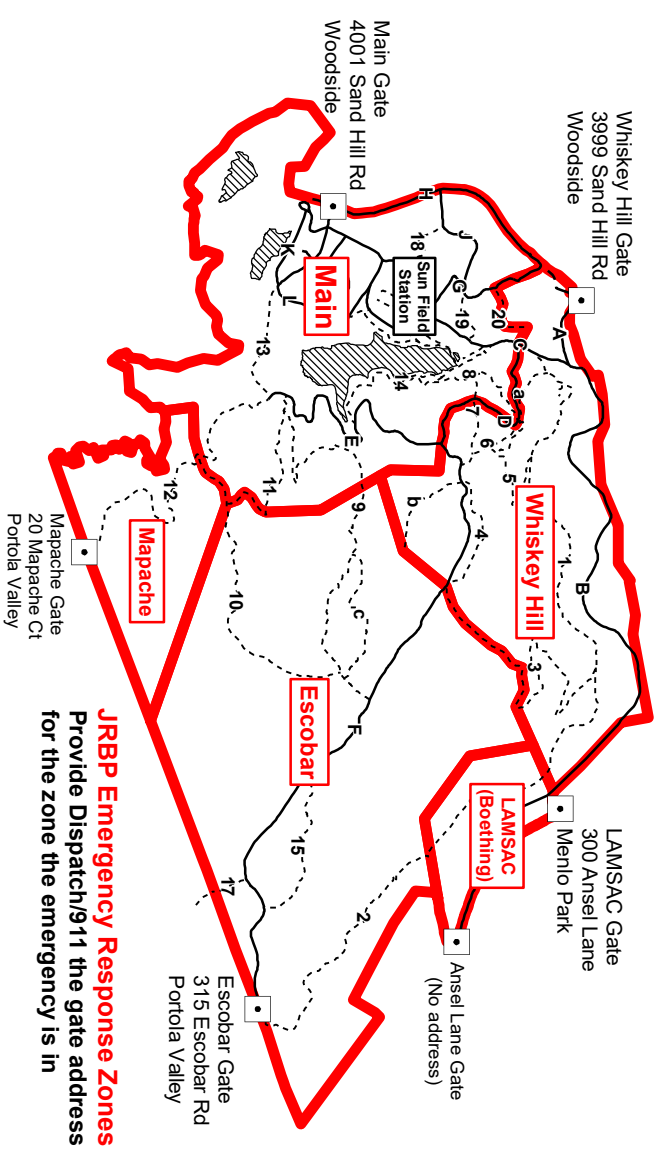

Provide the nearest street address to the emergency (refer to zones map on reverse side):

Gates with street addresses:

- Main Gate—4001 Sand Hill Rd, Woodside
- Whiskey Hill Gate—3999 Sand Hill Rd, Woodside
- Escobar Gate—315 Escobar Rd, Portola Valley
- LAMSAC Gate—300 Ansel Ln, Menlo Park
- Mapache Gate—20 Mapache Ct, Portola Valley

Then call a JRBP staff member

So we can meet emergency responders at the gate and help guide them to the site of the emergency.

Brooke Fabricant: Ranger on-site **650-851-8652**

Brooke Fabricant: Ranger on-site **650-224-3780 (cell)**

Sheena Sidhu: Staff Scientist **650-519-8442**

Whiskey Hill Gate
3999 Sand Hill Rd
Woodside

Main Gate
4001 Sand Hill Rd
Woodside

Main

Sun Field Station

Whiskey Hill

LAMSAC Gate
300 Ansel Lane
Menlo Park

LAMSAC (Boething)